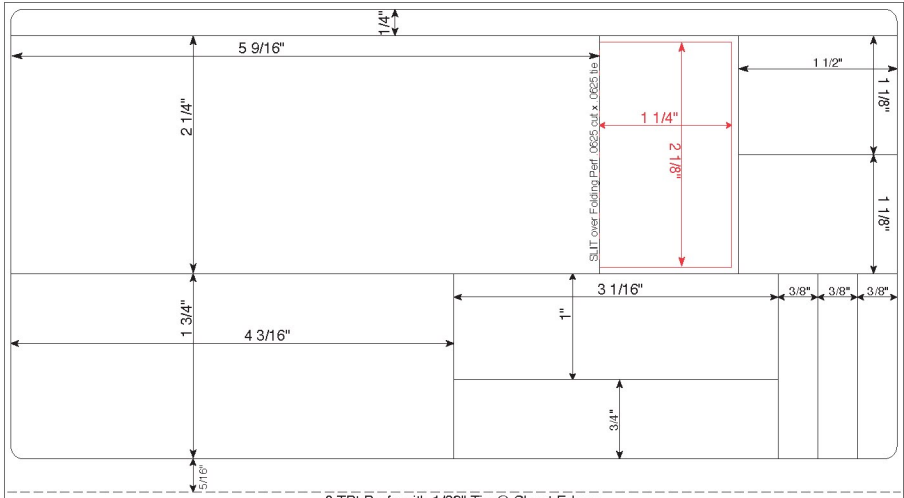

Laser "D" Single Tab

8 TPI Perfs with 1/32" Tie @ Sheet Edges