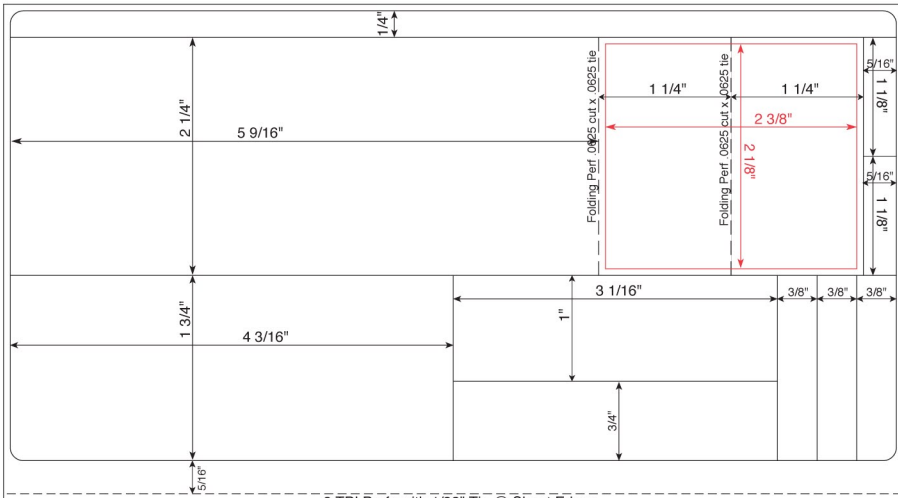

Laser "D" Booklet Tab

8 TPI Perfs with $1/32''$ Tie @ Sheet Edges